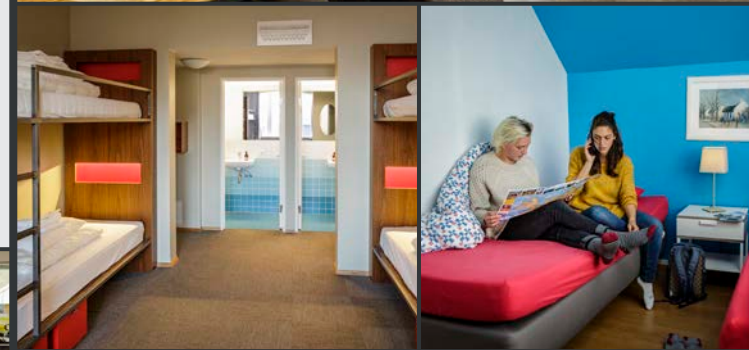

Our hostels are truly your home while you are traveling in Iceland. They vary from a fun-filled event hostel in the city to a renovated turf-roofed farmhouse on a green hill; each hostel is unique and has its own charm! The common areas are the heart of every hostel where people meet, exchange travel experiences, slow down and enjoy!